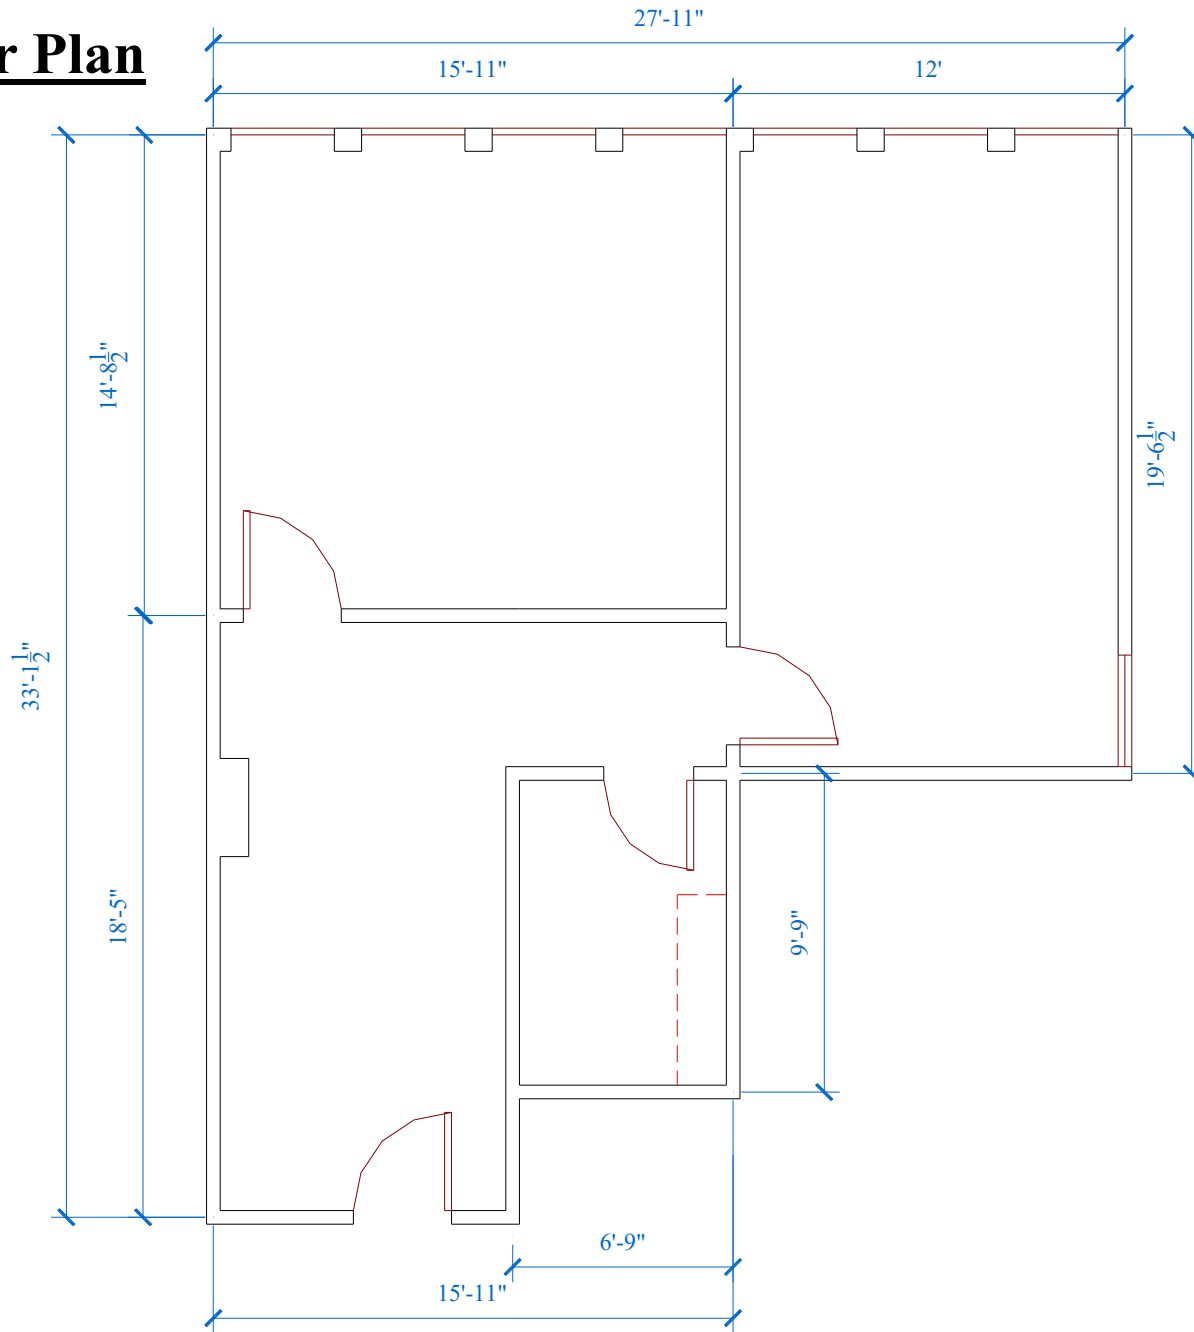

Suite 610-Floor Plan

Leasing Information: Sasha David Rahban
310.475.5779 ext 20
sasha@saravitaproperties.com

Building Address: Sun America Building
10801 National Boulevard
Los Angeles, CA 90064

Floor: 6th
Suite #: 610
RSF: ±925